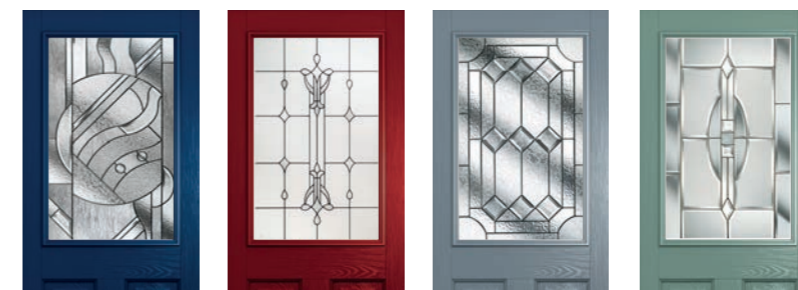

Abstract Park Lane Bespoke Simplicity Reflections