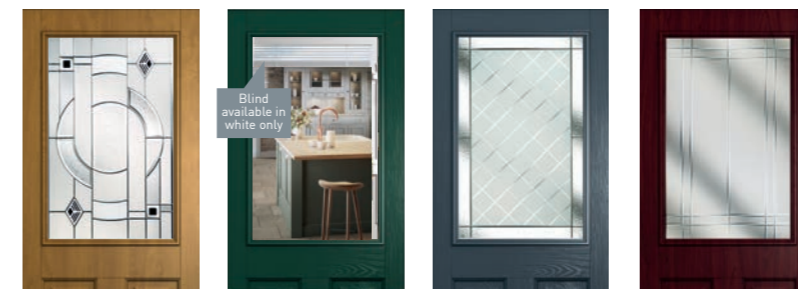

Modena Integrated Blind Brilliance Linear