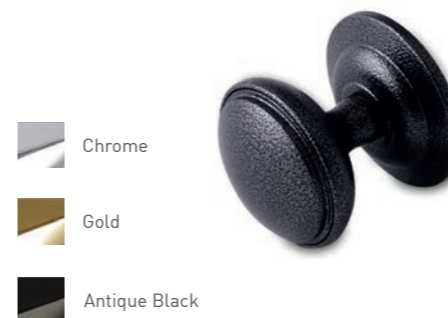

Not available on Tenby 4, Conway 3, Ludlow, Edinburgh, Harlech or Nottingham

Viewer

Letterplates

The Architectural Range

Knocker

Lever / Lever inline handle

Letterplate (Opens inwards)

The Classical Range

Bullring Knocker

Lever / Lever inline handle

Pull Knob

Letterplate (opens inwards)

Butt Hinge

-  Gold
-  White
-  Black
-  Brushed

Hinges

Our new slimline, PAS 24 tested, face fixed flag hinge is sleek and modern. Available for open in doors only.