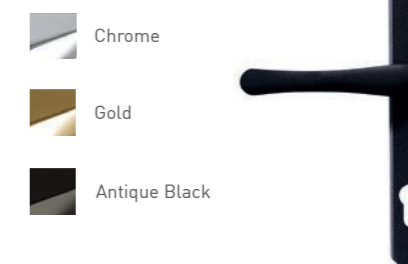

Not available on Tenby 4, Conway 3, Ludlow, Edinburgh, Harlech or Nottingham

Viewer

Letterplates

The Architectural Range

Knocker

Lever / Lever inline handle

Letterplate (Opens inwards)

The Classical Range

Bullring Knocker

Lever / Lever inline handle

Pull Knob

Letterplate (opens inwards)

Butt Hinge

-  Gold
-  White
-  Black
-  Brushed

Hinges

Our new slimline, PAS 24 tested, face fixed flag hinge is sleek and modern. Available for open in doors only.