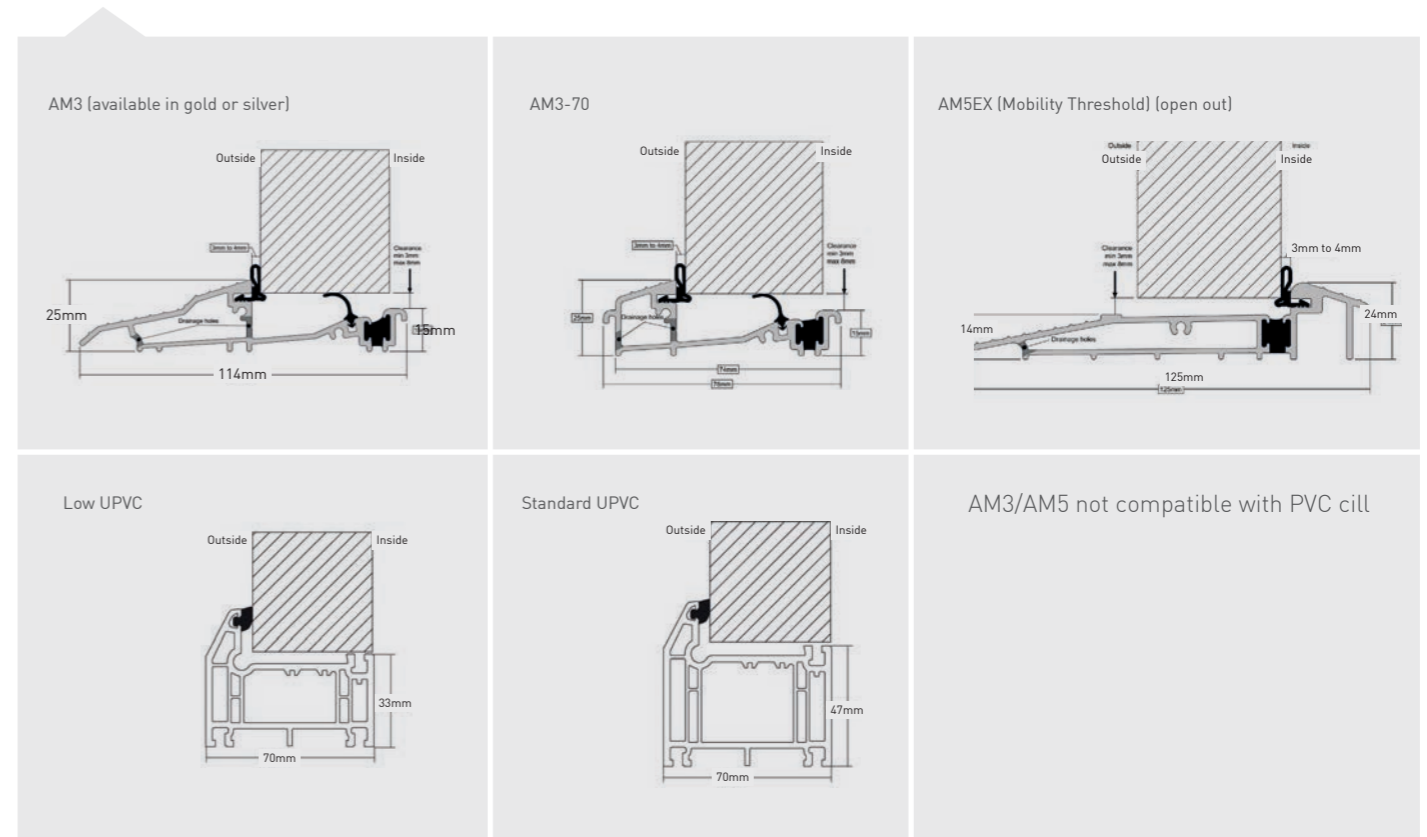

Thresholds

To allow for every circumstance we offer the largest range of door thresholds. The AM3 and AM5EX aluminium threshold are both Part 'M' compliant within the latest Building Regulations for easy access.