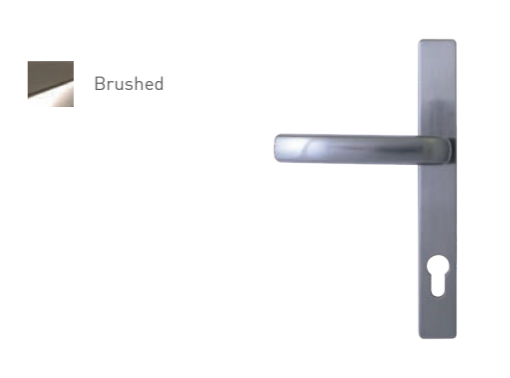

Door Knockers

Doctor

Premium 7" Doctor

Urn

Available with or without spyhole

Pony Tail

Stainless Steel

Lion

Not available on Tenby 4, Conway 3, Ludlow, Edinburgh, Harlech or Nottingham

Viewer

Letterplates

The Architectural Range

Knocker

Lever / Lever inline handle

Letterplate (Opens inwards)

The Classical Range

Bullring Knocker

Lever / Lever inline handle

Pull Knob

Letterplate (opens inwards)

Butt Hinge

-  Gold
-  White
-  Black
-  Brushed

Hinges

Our new slimline, PAS 24 tested, face fixed flag hinge is sleek and modern. Available for open in doors only.